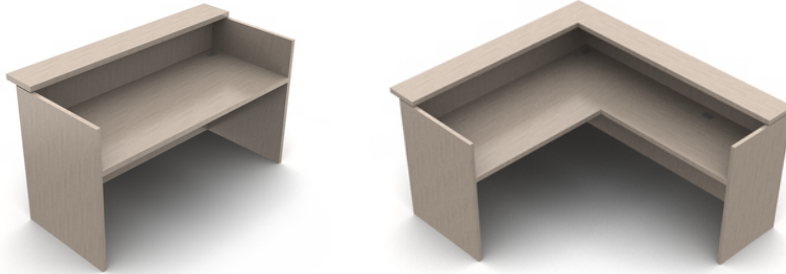

HILLIARD MILLS LAMINATE COLLECTION

2024 PRICE LIST

MANUFACTURED IN MANCHESTER, CT

L-Desk

TE-HM723042LDBBFFFDA	L-Shaped Desk with Return 30x72 desk w/ 24x42 Return BBF / FF	\$1,499.00
TE-HM663042LDBBFFFDA	L-Shaped Desk with Return 30x66 desk w/ 24x42 Return BBF / FF	\$1,399.00
TE-HM723042LDBFBFDA	L-Shaped Desk with Return 30x72 desk w/ 24x42 Return BF / BF	\$1,299.00
TE-HM663042LDBFBFDA	L-Shaped Desk with Return 30x66 desk w/ 24x42 Return BF / BF	\$999.00
TE-HM723042LDBFDA	L-Shaped Desk with Return 30x72 desk w/ 24x42 Return, SINGLE PED	\$1,119.00
TE-HM663042LDBFDA	L-Shaped Desk with Return 30x66 desk w/ 24x42 Return, SINGLE PED	\$829.00
TE-HM723042LDDA	L-Shaped Desk with Return 30x72 desk w/ 24x42 Return SHELL	\$699.00
TE-HM663042LDDA	L-Shaped Desk with Return 30x66 desk w/ 24x42 Return SHELL	\$499.00

Reception Desk

TE-HM7230RDS	Reception Desk - Rectangular Desk shell w/ grommet - 30x72x42	\$789.00
TE-HM7230BFRDA	Reception Desk with transaction top - Rectangular Desk, single pedestal w/ grommet - 30x72x42	\$1,089.00
TE-HM7230BFBFRDA	Reception Desk with transaction top - Rectangular Desk, double pedestal w/ grommet - 30x72x42	\$1,259.00
TE-HM723042LDS	Reception Desk with transaction top - L-Shaped Desk shell w/ grommet - 30x72x42 w/ 24x42x42 return	\$1,259.00
TE-HM723042LDBFRDA	Reception Desk with transaction top - L-shaped Desk single pedestal w/ grommet - 30x72x42 w/ 24x42x42 return	\$1,439.00
TE-HM723042LDBFBFRDA	Reception Desk with transaction top - L-shaped Desk, double pedestal w/ grommet - 30x72x42 w/ 24x42x42 return	\$1,629.00